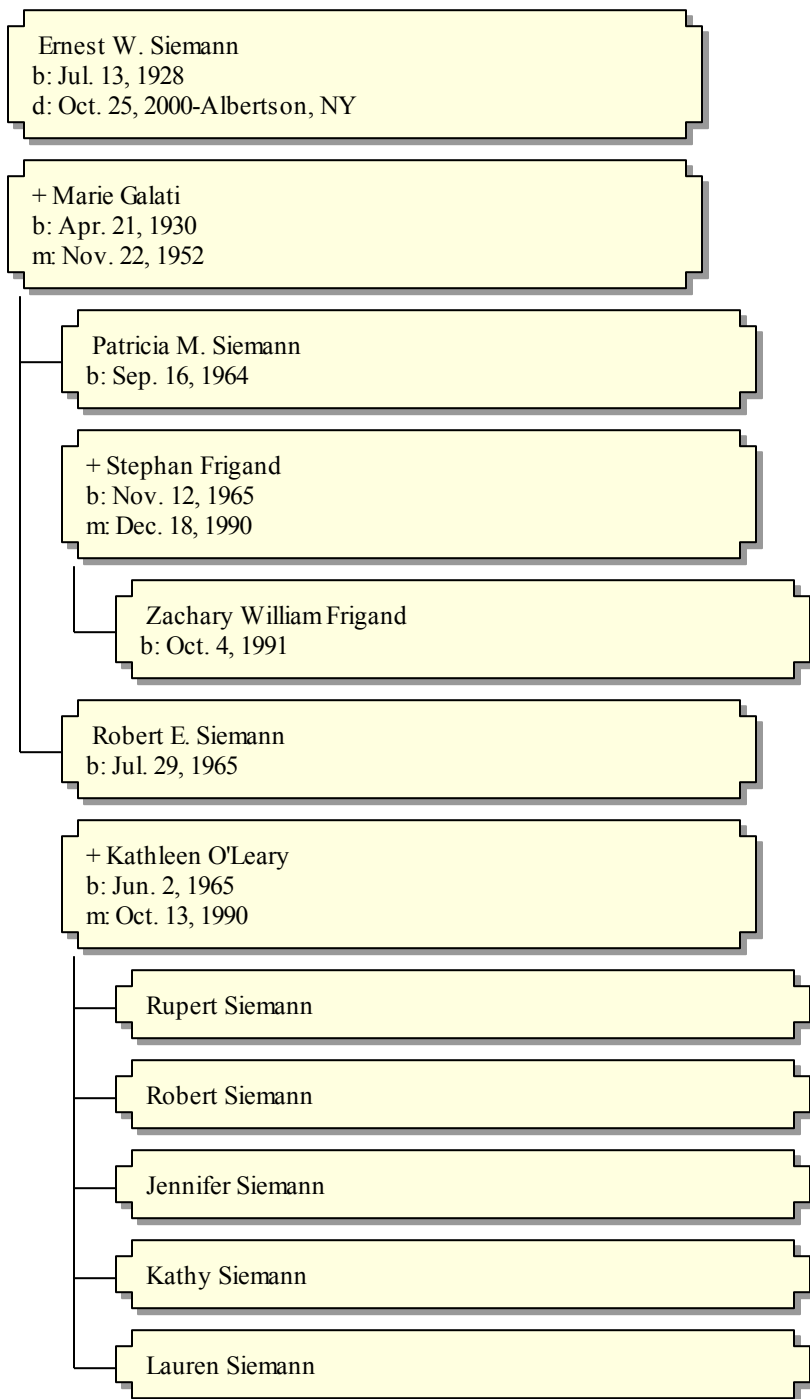

Descendants of Ernest W. "Ernie" Siemann

9 July 2012

Index of Names

9 July 2012

FRIGAND

Stephan (b. 1965) . . . 1

Zachary William (b. 1991) . . . 1

GALATI

Marie (b. 1930) . . . 1

O'LEARY

Kathleen (b. 1965) . . . 1

SIEMANN

Ernest W. (b. 1928) . . . 1

Jennifer . . . 1

Kathy . . . 1

Lauren . . . 1